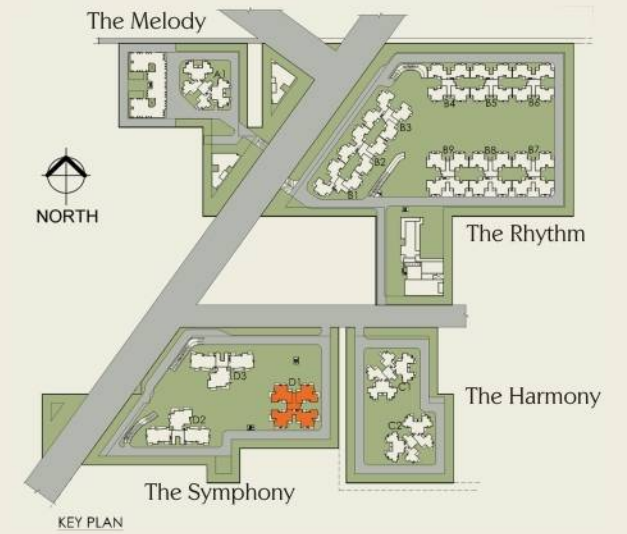

Experion The Heartsong Gurgaon Floor Plan, Penthouse 4184

Penthouse Plan (Lower):
Type 6A (Tower D1)

Sale Area : 4184 sqft.

Penthouse Plan (Upper):
Type 6A (Tower D1)