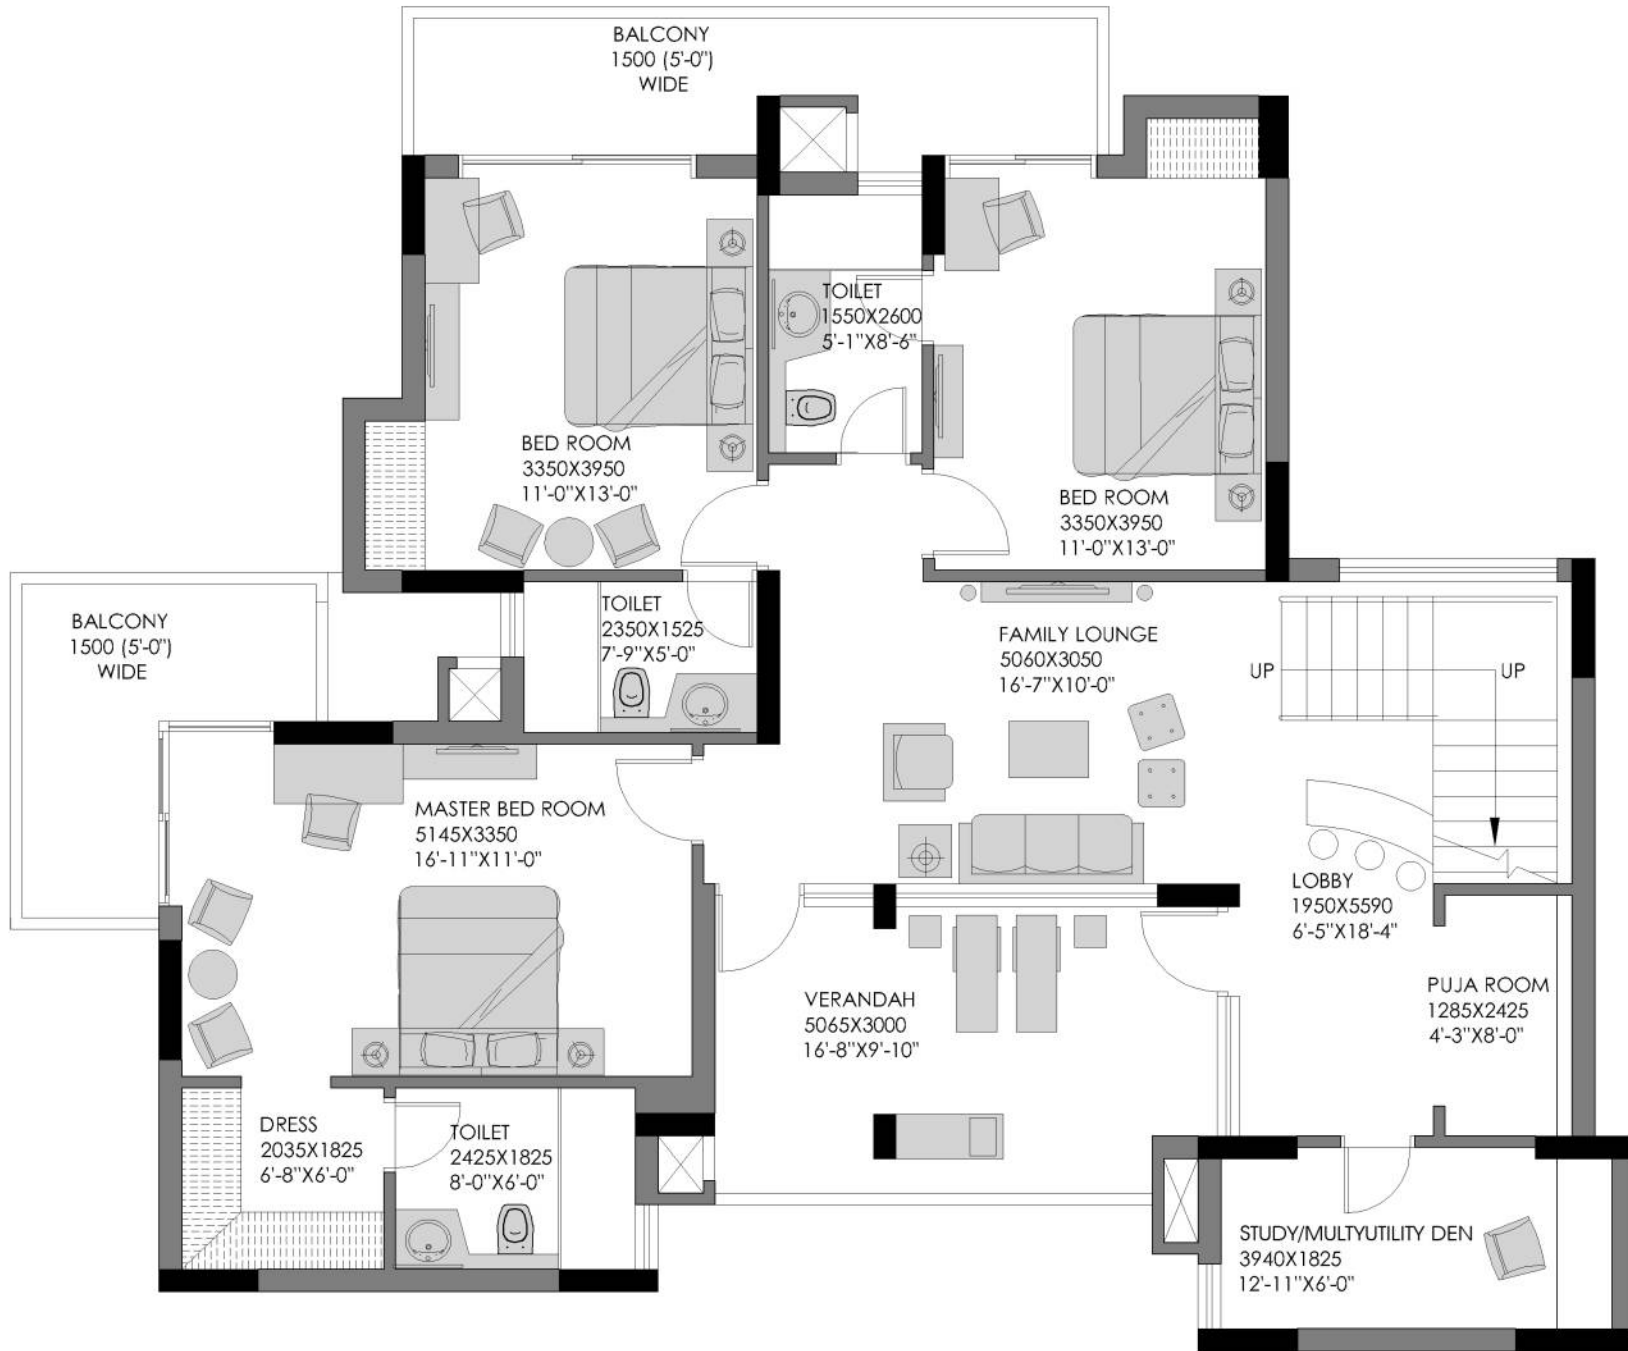

Experion The Heartsong Gurgaon Floor Plan, Penthouse 4184

Penthouse Plan (Lower):
Type 6A (Tower D1)

Sale Area : 4184 sqft.

Penthouse Plan (Upper):
Type 6A (Tower D1)